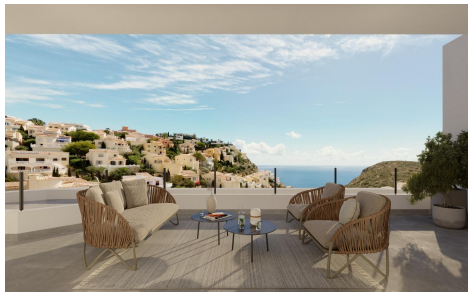

MSS72338P

Penthouse in Benitachell

€593,000

2

2

104m²

N/A

New Build Apartments in Cumbre del Sol Benitachell Between Javea and Moraira Exclusive Residential Living on the Costa Blanca Located in the prestigious area of Cumbre del Sol within Benitachell, between Javea and Moraira, this modern apartment development invites you to experience the Costa Blanca from a unique perspective. Surrounded by nature and overlooking the Mediterranean, it is the ideal choice for those seeking a second residence by the sea or a peaceful year round home with quality services nearby. Cumbre del Sol is an exclusive residential enclave known for its stunning cliffs, hidden coves and panoramic sea views. The area offers supermarkets, restaurants, sports facilities, an...(Ask for More Details!)