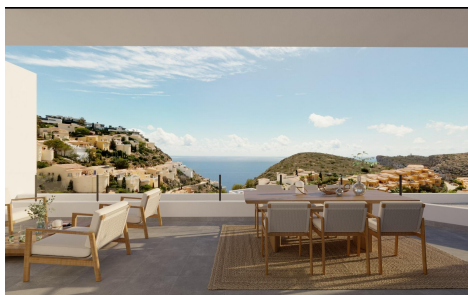

MSS90696E

Apartment in Benitachell

€519,000

3

2

104m²

N/A

New Build Apartments in Cumbre del Sol Benitatxell Between Javea and Moraira Exclusive Residential Living on the Costa Blanca Located in the prestigious area of Cumbre del Sol within Benitatxell, between Javea and Moraira, this modern apartment development invites you to experience the Costa Blanca from a unique perspective. Surrounded by nature and overlooking the Mediterranean, it is the ideal choice for those seeking a second residence by the sea or a peaceful year round home with quality services nearby. Cumbre del Sol is an exclusive residential enclave known for its stunning cliffs, hidden coves and panoramic sea views. The area offers supermarkets, restaurants, sports facilities, an...(Ask for More Details!)