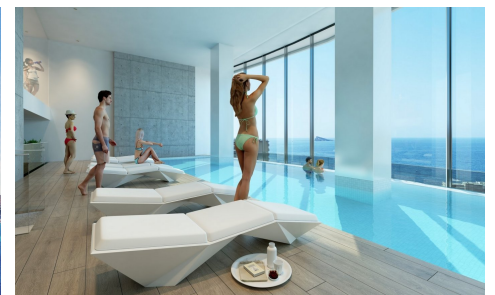

MSS28547T

Apartment in Benidorm

€690,000

2

2

80m²

N/A

NEW CONSTRUCTION RESIDENTIAL IN PLAYA PONIENTE DE BENIDORM ! ! ! New residential sea views with 220 homes with 2, 3 and 4 bedrooms in a glass tower with spacious terraces with views. Equipment : Appliances: Hood, Oven and touch-control induction hob, Refrigerator, Dishwasher, Washing machine, Pre-installation for dryer and microwave. Shower screen with safety glass, Mirror, Lighting with LED spotlights Air conditioner Aerothermy The common areas are equipped with an adult pool, a children's pool, a spa, jacuzzis, a chill out area, a children's play area, two paddle courts, a garage, etc. The...(Ask for More Details!)