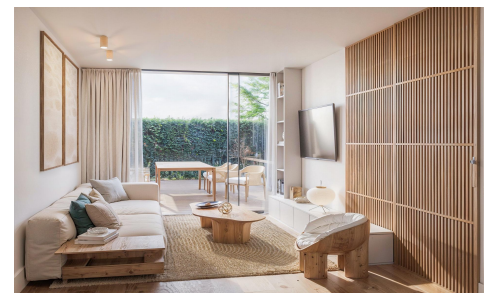

MSS64509K

Penthouse in la Nucia

€469,500

2

2

73m²

N/A

New Build Apartments in La NucÃ-a Modern Living in Ciudad del Deporte Near Benidorm Prime Location in La NucÃ-a on the Costa Blanca Discover this exceptional new residential development located in La NucÃ-a, one of the most desirable areas on the Costa Blanca. Set within the innovative Ciudad del Deporte district, this location offers a unique blend of modern infrastructure, natural surroundings and everyday convenience. Just 7 km from the beaches of Benidorm and Altea, La NucÃ-a is known for its peaceful environment, excellent sports facilities and high quality of life. The area also features international schools, shopping areas and all essential services within easy reach, making it ideal...(Ask for More Details!)