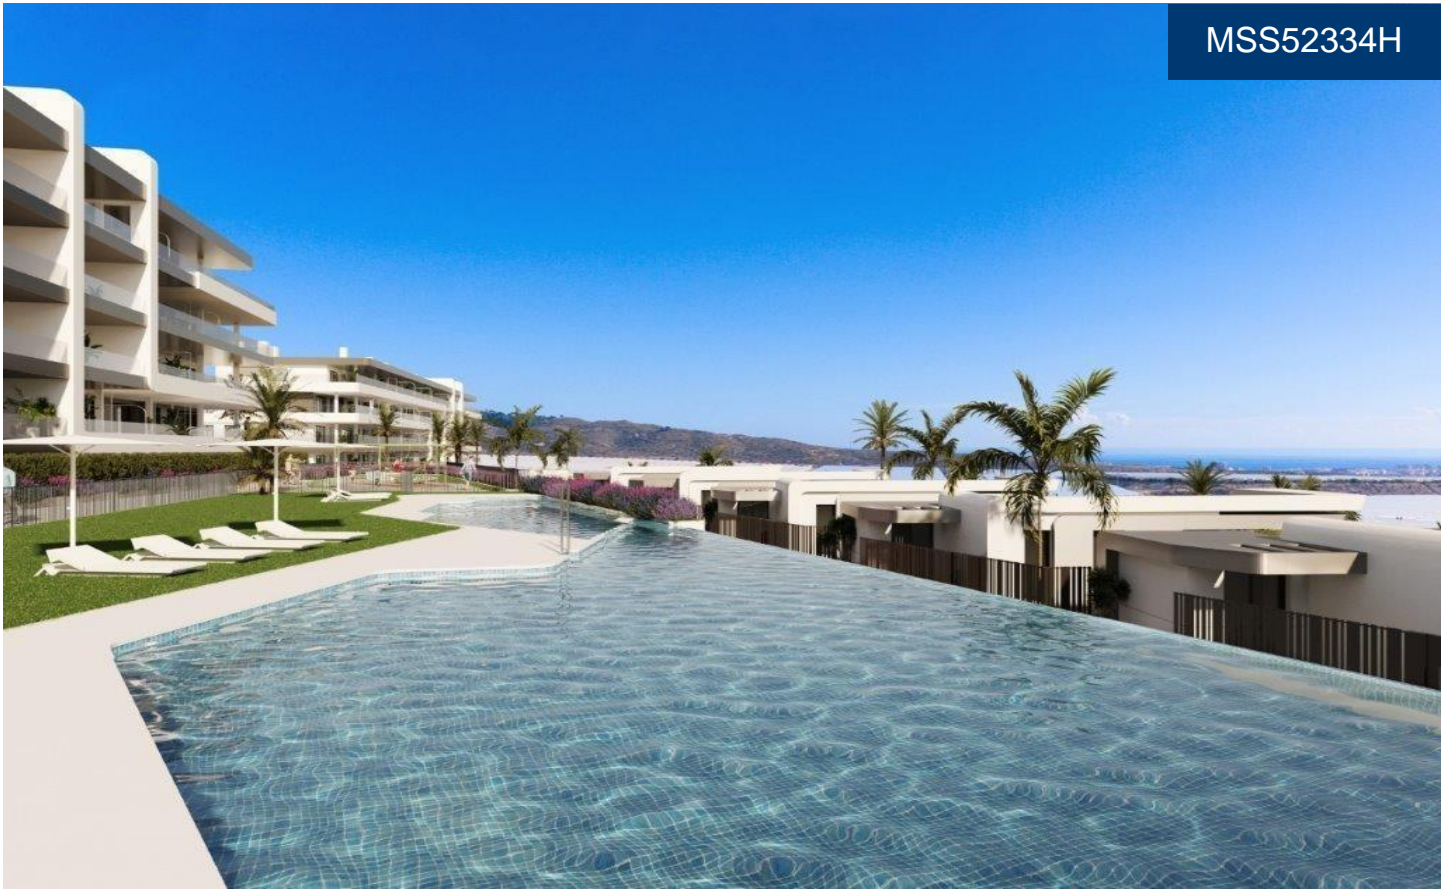

MSS52334H

Penthouse in Mutxamel

€437,000

3

2

97m²

N/A

NEW BUILD RESIDENTIAL COMPLEX NEAR MUTXAMEL Come and live in a complex in an area with a high quality of life, located on the Bonalba golf course with stunning sea views near Mutxamel, a short distance from the Alicante Airport, the city of Alicante and the beaches. . Residential complex has 2 and 3 bedrooms apartments with large terraces, and 2, 3 and 4 bedrooms villas. A dream home where you will create the best memories of your life. Exclusive homes with all the necessary amenities close at hand. Unwind after a long working day in the swimming pool of the complex. Every nook and cranny...(Ask for More Details!)