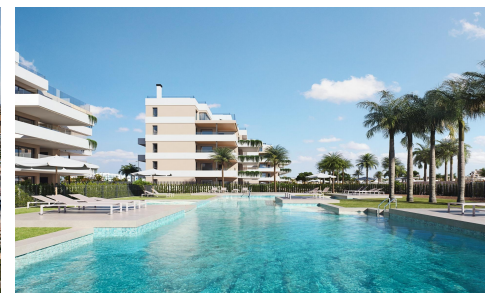

MSS10860E

Apartment in Torre Pacheco

€303,000

2

2

71m²

N/A

Luxury New Build Apartments for Sale in Santa Rosalia Lake and Life Resort Murcia Exclusive Resort Living with 24 Hour Security Discover a premium new development of modern apartments located within the prestigious Santa Rosalia Lake and Life Resort in Murcia. This private gated community offers 24 hour security, restricted access and a peaceful environment surrounded by nature. Designed for those seeking privacy, comfort and exclusivity, the resort stands out as one of the most innovative residential destinations on the Costa Calida. The development consists of 76 contemporary apartments distributed across four low rise buildings, all set within beautifully landscaped green areas and designed to maximize space,...(Ask for More Details!)