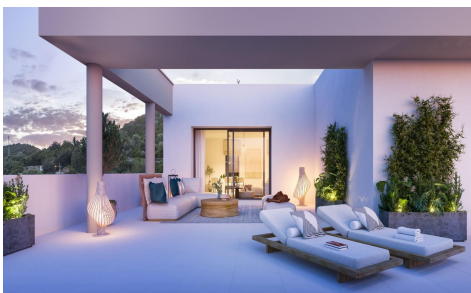

MSS90383D

**Penthouse in Estepona**

**€455,000**

2

2

136m<sup>2</sup>

N/A

**NEW BUILD RESIDENTIAL COMPLEX NEAR ESTEPONA** New Build residential complex with a contemporary and modern design, with a total of 135 1, 2 and 3 bedroom homes located next to Valle Romano Golf Club in Estepona. The privileged south orientation has made it possible to design bright homes that make the most of the hours of natural light. The ground floor properties with beautiful gardens and the penthouses with solariums, ideal for enjoying the sun and the incomparable Estepona sunsets, stand out. This complete residential complex is completed with spectacular communal areas consisting of a swimming pool with solarium, gymnasium and gardens with native species...(Ask for More Details!)