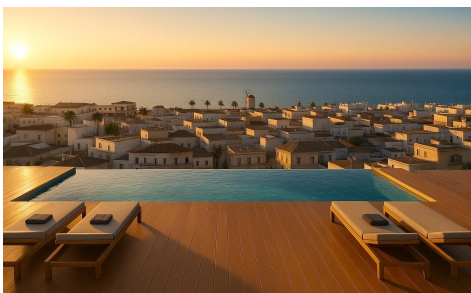

MSS62506Q

Apartment in San Pedro del Pinatar

€158,900

0

1

44m²

N/A

New Build Tourist Apartments Near the Beach in Lo Pagan, San Pedro del Pinatar Exclusive Coastal Residential with Tourist License This new build residential complex consists of 17 modern tourist licensed apartments located in Lo Pagan, San Pedro del Pinatar, just 700 meters from the beach. Situated in one of the most attractive areas of the Mar Menor, this development offers an excellent opportunity to enjoy the Mediterranean lifestyle while benefiting from strong rental investment potential. Lo Pagan is a well established coastal area known for its relaxed atmosphere, natural mud baths and proximity to both the Mar Menor and the Mediterranean Sea. Modern Studios and One...(Ask for More Details!)