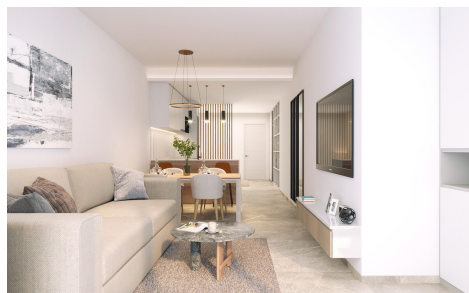

MSS57250S

**Apartment in Torrevieja**

**€225,000**

1

1

52m<sup>2</sup>

N/A

Modern Apartments Just 250m from Playa del Cura in Torrevieja Exclusive New Development in the Heart of Torrevieja This exclusive residential project of 12 modern apartments is located just 250 meters from Playa del Cura, one of the most popular beaches in Torrevieja. Designed with a perfect balance of elegance, functionality, and Mediterranean lifestyle, the building offers a variety of layouts with 1 or 2 bedrooms, including apartments with terraces and penthouses with private solariums. Its central location provides easy access to shops, restaurants, leisure areas, and all essential services, while still maintaining a sense of comfort and tranquility. Premium Amenities for a Modern Lifestyle The development...(Ask for More Details!)