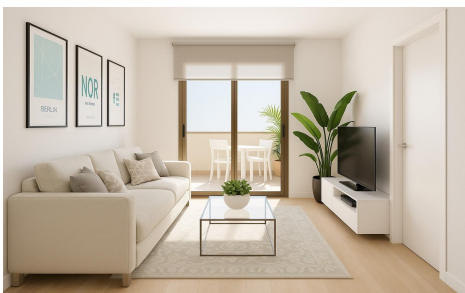

2

2

73m²

N/A

N/A

New Build Apartments in Puerto de Mazarrón Just 200 Metres from the Beach Exclusive Residential Development in the Heart of Puerto de Mazarrón Discover this exclusive new build development ideally located in the centre of Puerto de Mazarrón, one of the most sought after coastal destinations on the Costa CÀjlida. Situated just 200 metres from the beach, marina and seafront promenade, these modern apartments offer an exceptional opportunity to enjoy Mediterranean living with all amenities within walking distance. With a desirable south facing orientation and open views over a pleasant square, this boutique development combines natural light, comfort and convenience in a privileged seaside setting. ...(Ask for More Details!)