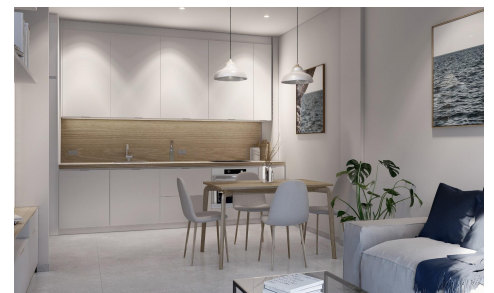

MS29318J

Penthouse in Torre Pacheco

€233,000

3

2

107m²

N/A

NEW BUILD PENTHOUSES IN TORRE-PACHECO New Build residential complex of apartments in Torre Pacheco (Murcia) in the heart of Costa C ilida. The second phase has 25 apartments and penthouses with 2 and 3 bedrooms. Modern apartments with open plan kitchen with spacious and bright living-dining room with access to a large terrace. Modern penthouses has private solarium. An options underground parking space and storage room at an extra cost. Modern complex with communal swimming pool and garden areas. All the comforts are at your fingertips. There are supermarkets, pharmacies, banks, schools, bars, restaurants, the beach and the airport are...(Ask for More Details!)