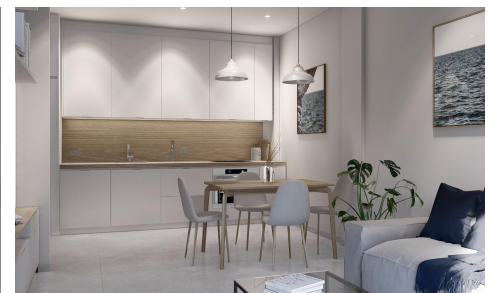

MS26777R

Penthouse in Torre Pacheco

€229,000

2

2

80m²

N/A

NEW BUILD PENTHOUSES IN TORRE-PACHECO New Build residential complex of apartments in Torre Pacheco (Murcia) in the heart of Costa C ilida. The second phase has 25 apartments and penthouses with 2 and 3 bedrooms. Modern apartments with open plan kitchen with spacious and bright living-dining room with access to a large terrace. Modern penthouses has private solarium. An options underground parking space and storage room at an extra cost. Modern complex with communal swimming pool and garden areas. All the comforts are at your fingertips. There are supermarkets, pharmacies, banks, schools, bars, restaurants, the beach and the airport are...(Ask for More Details!)