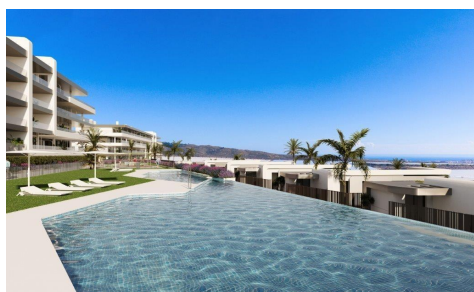

MS80181M

Penthouse in Mutxamel

€399,000

2

2

74m²

N/A

NEW BUILD RESIDENTIAL COMPLEX NEAR MUTXAMEL Come and live in a complex in an area with a high quality of life, located on the Bonalba golf course with stunning sea views near Mutxamel, a short distance from the Alicante Airport, the city of Alicante and the beaches. . Residential complex has 2 and 3 bedrooms apartments with large terraces, and 2, 3 and 4 bedrooms villas. A dream home where you will create the best memories of your life. Exclusive homes with all the necessary amenities close at hand. Unwind after a long working day in the swimming pool of the complex. Every nook and cranny...(Ask for More Details!)